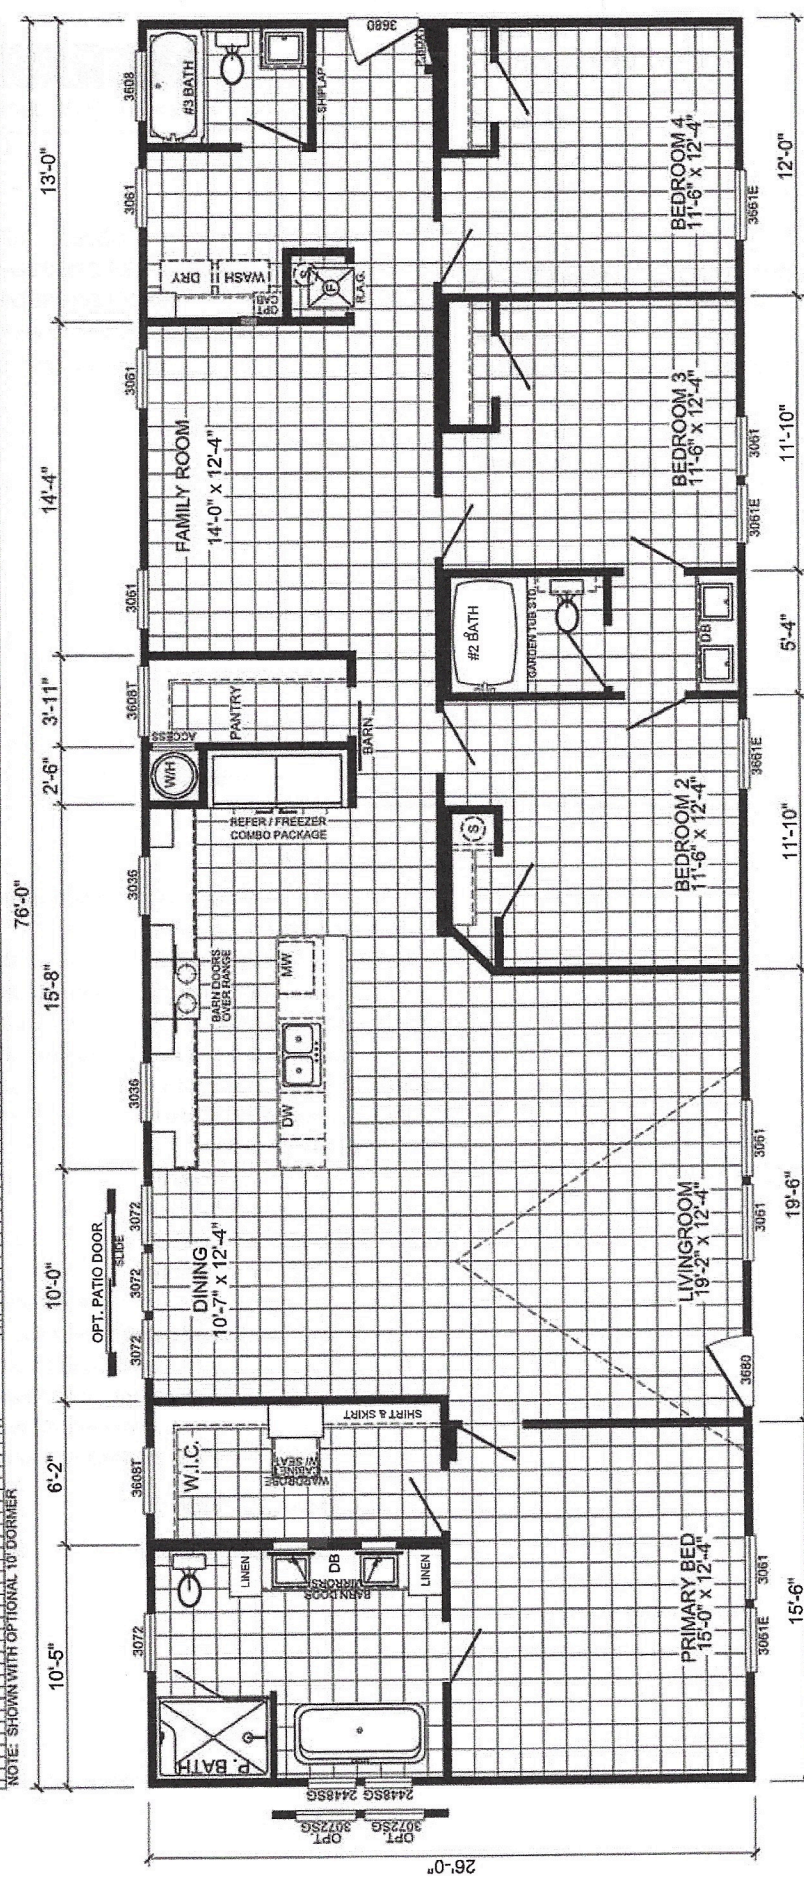

BOOYAH XL

STANDARD 17'-0" DORMER

OPTIONAL 10'-0" DORMER

NOTE: SHOWN WITH OPTIONAL 10" DORMER

* All room dimensions include closets and square footage figures are approximate.

MODEL:	2876489LIB	UNIT SPECS:	LIBERTY 28 X 80 - 4BR 3Bath	DATE:	5/1/2023	AREA	1,976 SQ. FT.	FINISH AREA	1,976 SQ. FT.
				VERSION:	A				PERFORMANCE
									0 SQ. FT.