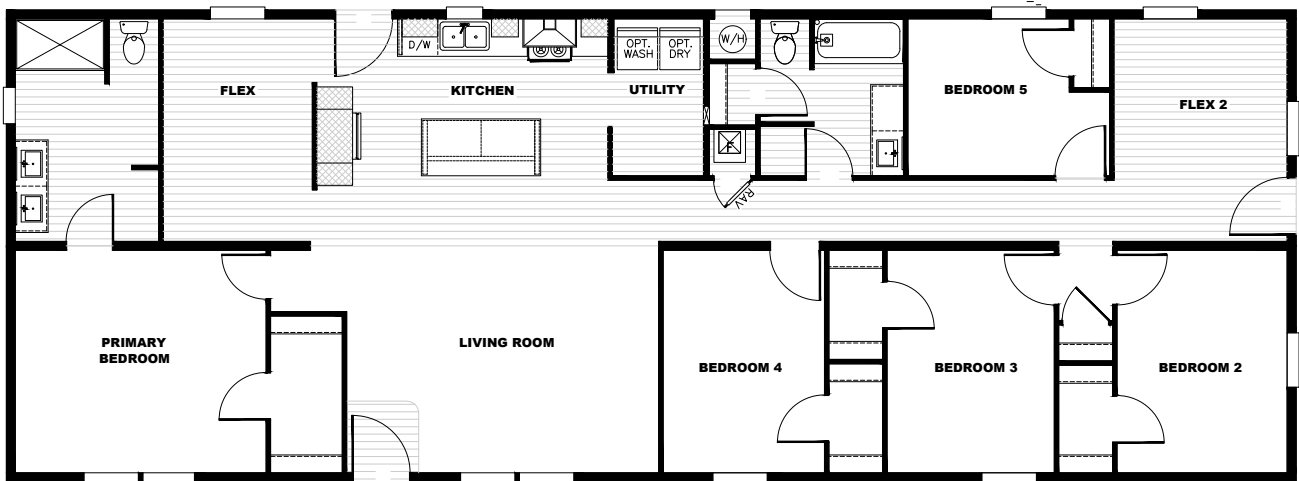

Tempo

Yellow Submarine

25TEM28725AH | 2,128 SQ FT | 4/5 Bedrooms | 2 Baths

- Full Drywall Throughout
- DuraCraft® Cabinets
- Frigidaire® Stainless Steel Appliance Package
- Craftsman Style Front Door
- Ecobee® Smart Thermostat
- Carrier® Furnace